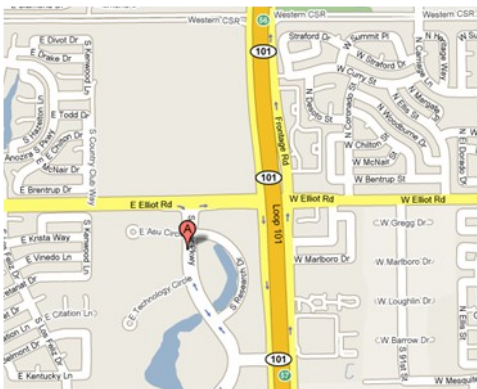

## *SID Southwest Chapter Event*

**Date:** 8 Oct 2009

**Time:** 6:00 PM

**Cost:** FREE

(Max. of 30 people)  
Pizza and Soda  
provided

**Location:**

Flexible Display Center  
ASU Research Park  
7700 South River Parkway  
Tempe, Arizona 85284

**Directions to the Flexible Display Center from Phoenix Sky Harbor Airport:**

1. Merge onto E. Sky Harbor Blvd.
2. Take ramp (left) onto SR-202 Loop (Red Mountain Fwy) towards AZ-202-LOOP/Tempe.
3. At Exit 9, turn RIGHT onto Ramp towards AZ-101-LOOP.
4. Take Ramp (RIGHT) onto SR-101 Loop (Price Fwy) towards AZ-101-LOOP.
5. At Exit 57, turn RIGHT (West) onto Elliot Rd.
6. Turn LEFT (South) onto S. River Parkway.
7. The FDC is the 2nd building (MacroTechnology Works) on the right (West) side of S. River Parkway.