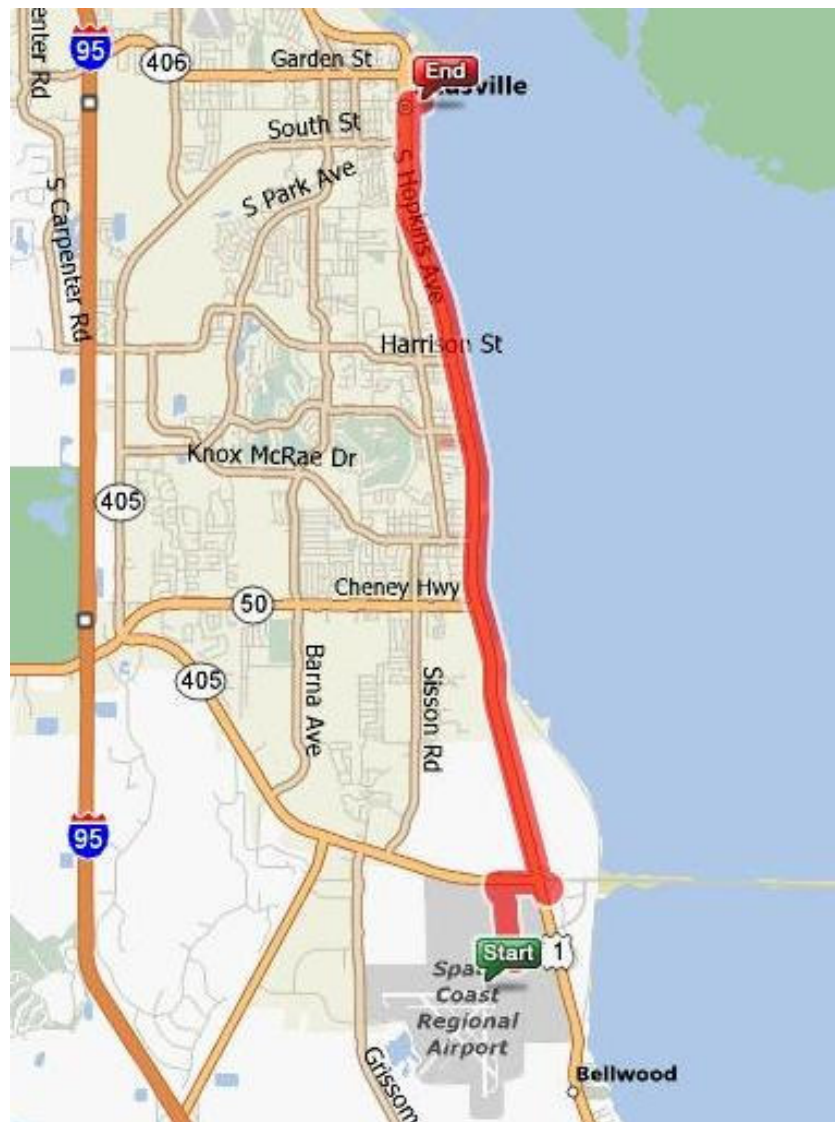

Take I-95 to highway 50. Take 50 West to Plantation Drive. Follow Plantation Drive to the gate and ask the guard for a pass to the club for lunch.

From here we will travel as a group to the other locations. However, maps to each site are provided on the pages that follow.

Directions from the Great Outdoors Country Club to the Warbird Museum

Maneuvers		Distance
	1: Start out going NORTH on PLANTATION DR toward CHENEY HWY / FL-50 E.	1.9 miles
	2: Turn RIGHT onto CHENEY HWY / FL-50 E.	0.9 miles
	3: Turn RIGHT onto FL-405 S / COLUMBIA BLVD.	3.8 miles
	4: Turn RIGHT onto TICO RD.	0.6 miles
	5: End at 6600 Tico Rd Titusville, FL 32780-8009, US	
Total Est. Time: 13 minutes Total Est. Distance: 7.40 miles		

Directions from the Warbird Museum to the Space Walk of Fame

Maneuvers		Distance
	1: Start out going NORTH on TICO RD toward COLUMBIA BLVD / FL-405 E.	0.6 miles
	2: Turn RIGHT onto FL-405 E / COLUMBIA BLVD.	0.3 miles
	3: Merge onto US-1 N / S WASHINGTON AVE / FL-5 N toward TITUSVILLE.	6.2 miles
	4: Turn RIGHT onto MAIN ST.	0.1 miles
	5: End at 4 Main St Titusville, FL 32796-3567, US	
Total Est. Time: 12 minutes Total Est. Distance: 7.44 miles		