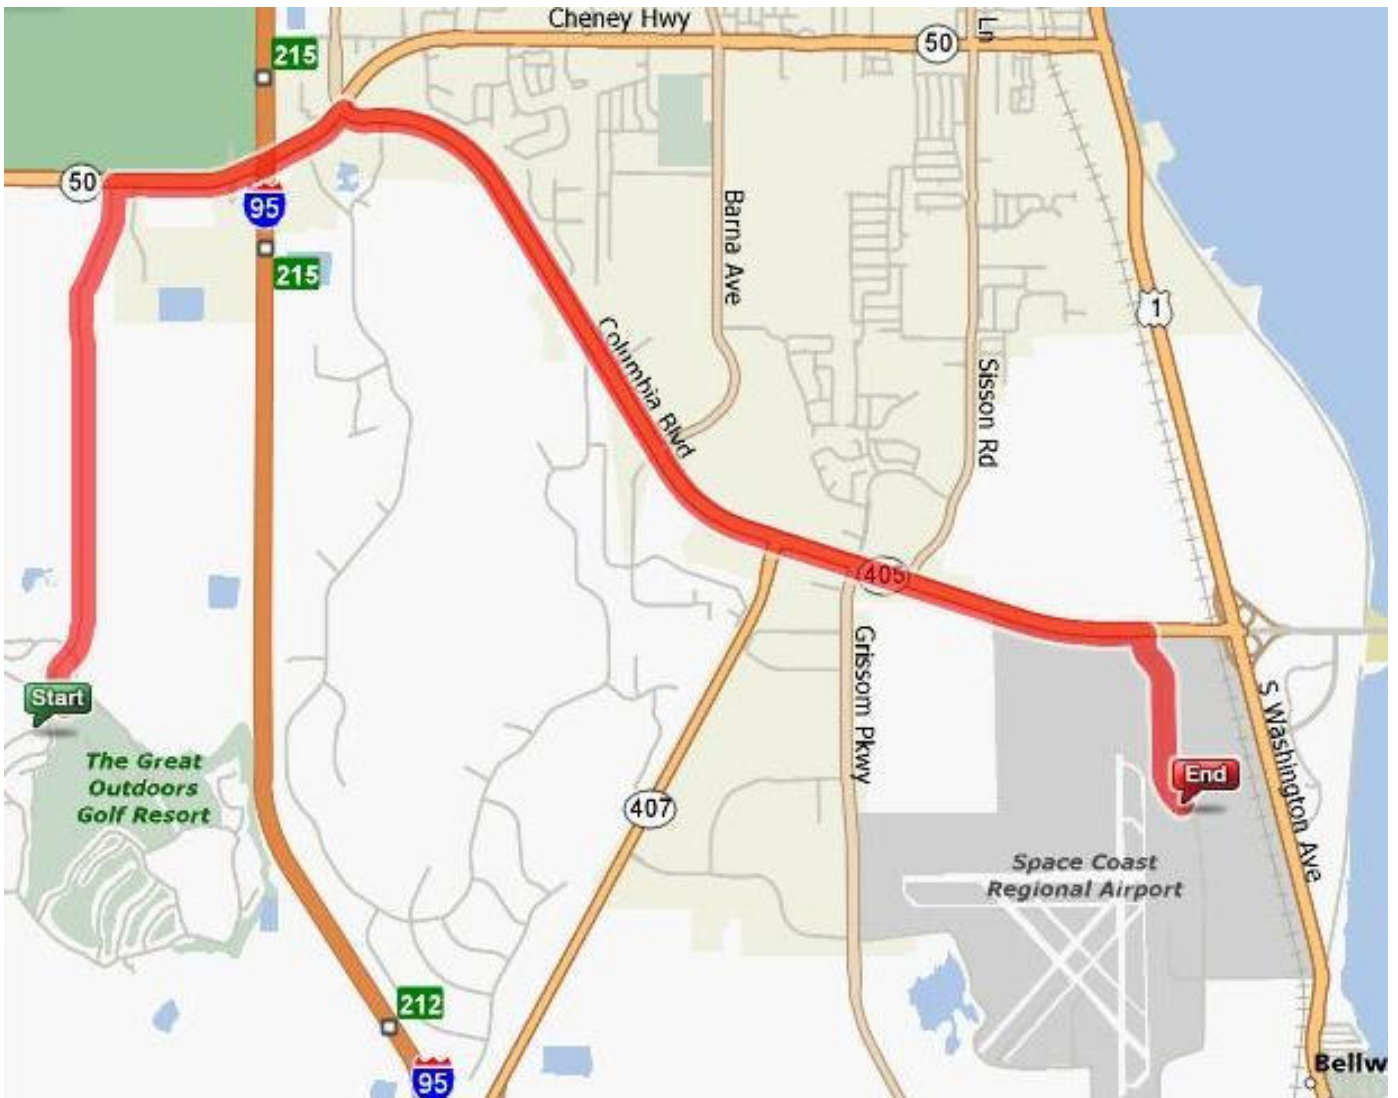

Take I-95 to highway 50. Take 50 West to Plantation Drive. Follow Plantation Drive to the gate and ask the guard for a pass to the club for lunch.

From here we will travel as a group to the other locations. However, maps to each site are provided on the pages that follow.

**2:30pm ~ The Space Walk of Fame Museum
No admittance fee, but donations to the museum are appreciated and put to
good use**

The Valiant Air Command Warbird Museum <http://www.vacwarbirds.org/>

The Space Walk of Fame Museum <http://www.nbbd.com/godo/spacemuseum/>

Directions from the Great Outdoors Country Club to the Warbird Museum

Maneuvers		Distance
	1: Start out going NORTH on PLANTATION DR toward CHENEY HWY / FL-50 E.	1.9 miles
	2: Turn RIGHT onto CHENEY HWY / FL-50 E.	0.9 miles
	3: Turn RIGHT onto FL-405 S / COLUMBIA BLVD.	3.8 miles
	4: Turn RIGHT onto TICO RD.	0.6 miles
	5: End at 6600 Tico Rd Titusville, FL 32780-8009, US	
Total Est. Time: 13 minutes Total Est. Distance: 7.40 miles		

Directions from the Warbird Museum to the Space Walk of Fame

Maneuvers		Distance
	1: Start out going NORTH on TICO RD toward COLUMBIA BLVD / FL-405 E.	0.6 miles
	2: Turn RIGHT onto FL-405 E / COLUMBIA BLVD.	0.3 miles
	3: Merge onto US-1 N / S WASHINGTON AVE / FL-5 N toward TITUSVILLE.	6.2 miles
	4: Turn RIGHT onto MAIN ST.	0.1 miles
	5: End at 4 Main St Titusville, FL 32796-3567, US	
Total Est. Time: 12 minutes Total Est. Distance: 7.44 miles		