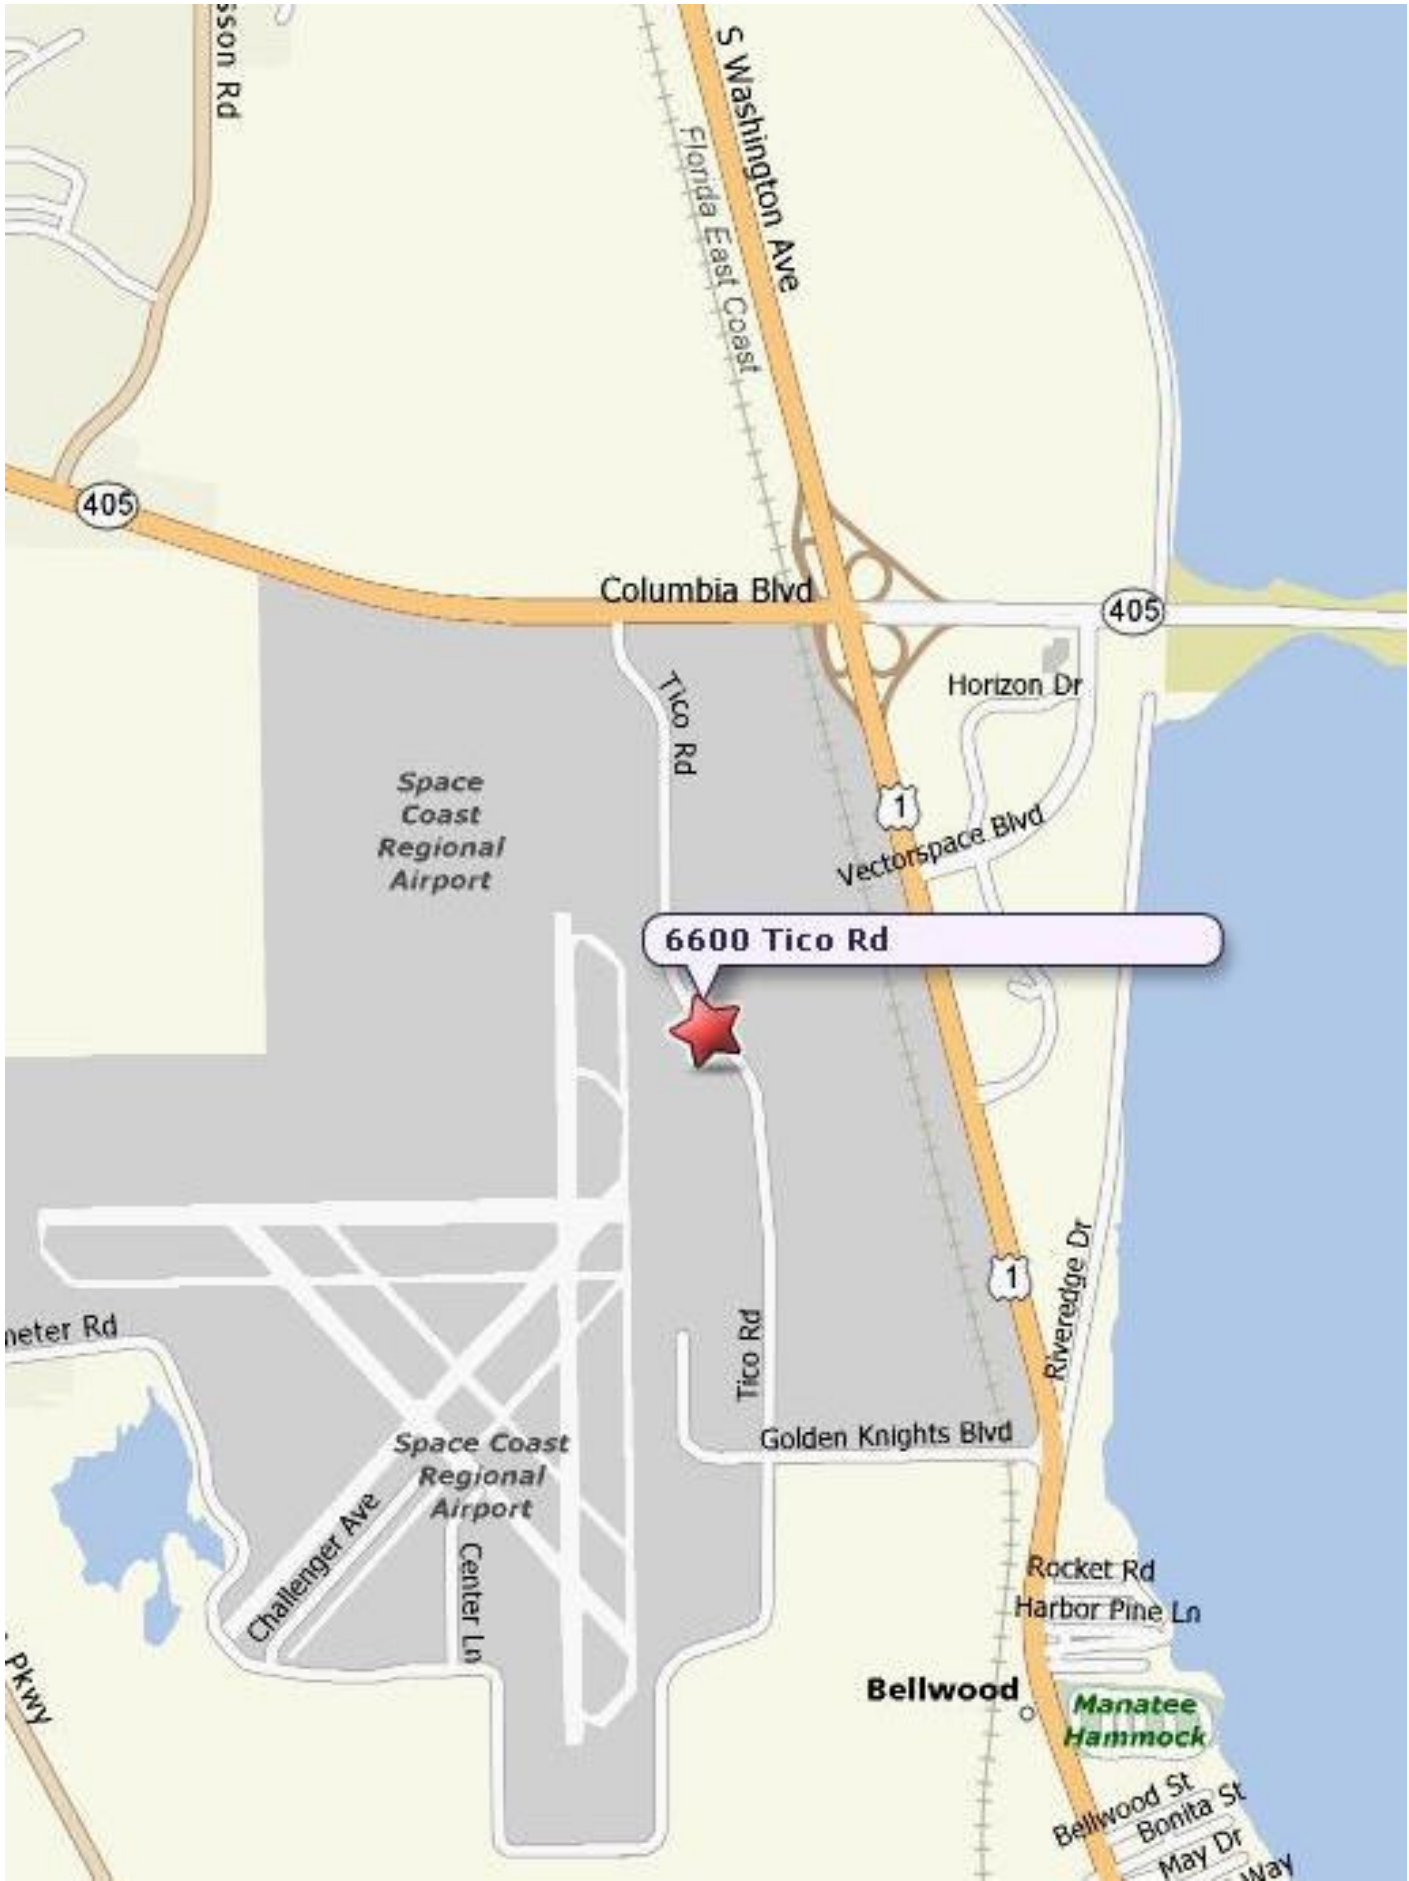

VALIANT AIR COMMAND WARBIRD MUSEUM & TICO AIRSHOW

On Saturday July 14th the Canaveral Section will host a family event at The Valiant Air Command Warbird Museum and the Space Walk of Fame Museum. The day will begin at 11:30am for lunch at the Great Outdoors Country Club Dining Room followed by a trip to The Valiant Air Command Warbird Museum where Sam Beddingfield will give a guided tour of the facility. From there, we will head to the Space Walk of Fame Museum for a guided tour of that facility.

Take I-95 to highway 50. Take 50 West to Plantation Drive. Follow Plantation Drive to the gate and ask the guard for a pass to the club for lunch.

From here we will travel as a group to the other locations. However, maps to each site are provided on the pages that follow.

Directions from the Great Outdoors Country Club to the Warbird Museum

Maneuvers		Distance
	1: Start out going NORTH on PLANTATION DR toward CHENEY HWY / FL-50 E.	1.9 miles
	2: Turn RIGHT onto CHENEY HWY / FL-50 E.	0.9 miles
	3: Turn RIGHT onto FL-405 S / COLUMBIA BLVD.	3.8 miles
	4: Turn RIGHT onto TICO RD.	0.6 miles
	5: End at 6600 Tico Rd Titusville, FL 32780-8009, US	
Total Est. Time: 13 minutes Total Est. Distance: 7.40 miles		

Directions from the Warbird Museum to the Space Walk of Fame

Maneuvers		Distance
	1: Start out going NORTH on TICO RD toward COLUMBIA BLVD / FL-405 E.	0.6 miles
	2: Turn RIGHT onto FL-405 E / COLUMBIA BLVD.	0.3 miles
	3: Merge onto US-1 N / S WASHINGTON AVE / FL-5 N toward TITUSVILLE.	6.2 miles
	4: Turn RIGHT onto MAIN ST.	0.1 miles
	5: End at 4 Main St Titusville, FL 32796-3567, US	
Total Est. Time: 12 minutes Total Est. Distance: 7.44 miles		