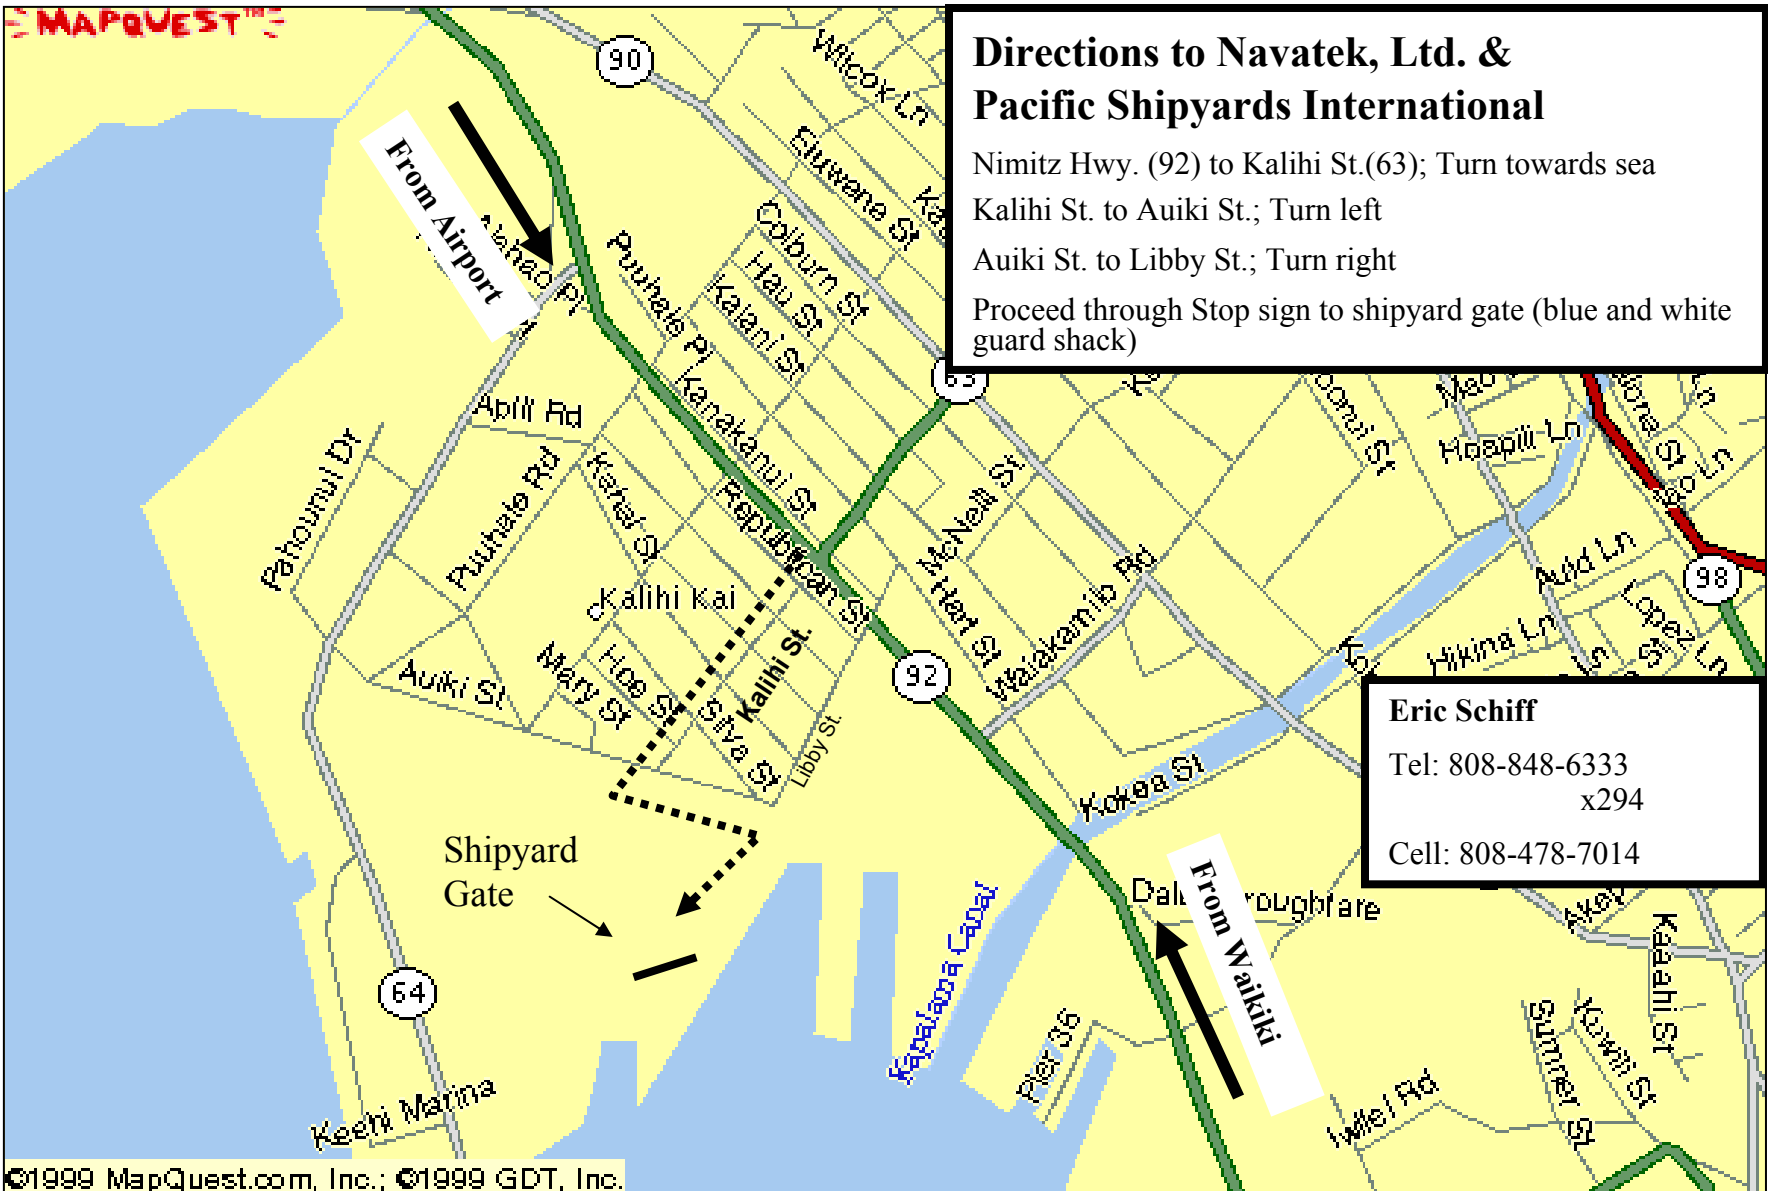

Directions to Navatek, Ltd. & Pacific Shipyards International

Nimitz Hwy. (92) to Kalihi St.(63); Turn towards sea
Kalihi St. to Auiki St.; Turn left

Auiki St. to Libby St.; Turn right

Proceed through Stop sign to shipyard gate (blue and white guard shack)